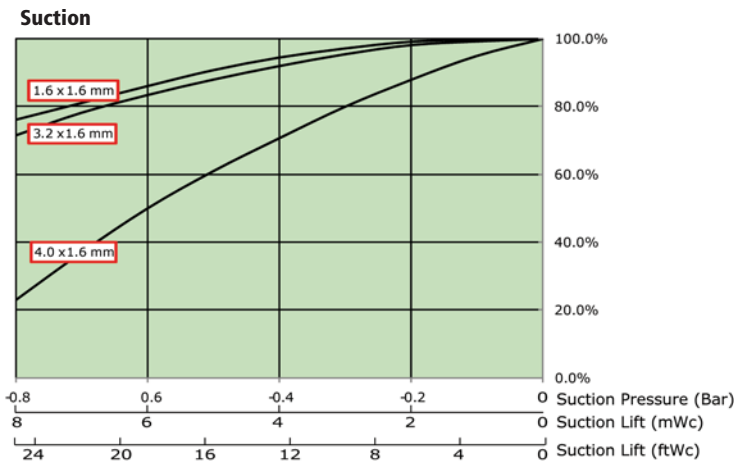

VERDER M045 Peristaltic Pump

1.6, 3.2, 4.0 mm ID Tube Sizes, Flow Rate To 60 ml/min (0.9 GPH)

DESCRIPTION

Model M045 is a versatile peristaltic pump ideal for a wide range of intermittent or continuous slow feed applications.

SPECIFICATIONS

Pump Head: Polycarbonate/ABS blend (blue) with clear-hinged polycarbonate cover

Rotor: 2 roller with rapid tube loading feature, polycarbonate

Motor: Permanent magnet 12VDC or 24VDC; 110 VAC 60 Hz, 230 VAC, 50 Hz (call for available AC models)

Power- 3.6 watts DC, 20 watts AC

Ovoid Gearbox Speeds (RPM): 30 or 60

Options: 3-roller

Tube: Silicone, Verderprene®; Polypropylene tube connectors provided

Tube Sizes (I.D x Wall Thickness) 1.6 x 1.6 mm, 3.2 x 1.6 mm, 4.0 x 1.6 mm

DIMENSIONS (MM, INCHES)

ORDERING INFORMATION

Pump Part Number Selection Table- Part number Includes Pump, Motor, Tube & Tube Connector

Speed (rpm)	Motor Voltage	Tube Material	Tube Size (ID)	Part Number
30 rpm	12V DC	VERDERPRENE	1.6 mm	AU M451630 04 C
			3.2 mm	AU M453030 11 C
			4 mm	AU M454030 30 C
		SILICONE	1.6 mm	AU M451630 01
			3.2 mm	AU M453030 02
			4 mm	AU M454030 02 C
	24V DC	VERDERPRENE	1.6 mm	AU M451630 08 C
			3.2 mm	AU M453030 08 C
			4 mm	AU M454030 12 C
		SILICONE	1.6 mm	AU M451630 03 C
			3.2 mm	AU M453030 10
			4 mm	AU M454030 08 C
60 rpm	12V DC	VERDERPRENE	1.6 mm	AU M451660 01 C
			3.2 mm	AU M453060 01 C
			4 mm	AU M454060 02 C
		SILICONE	1.6 mm	AU M451660 02 C
			3.2 mm	AU M453060 03 C
			4 mm	AU M454060 01 C
	24V DC	VERDERPRENE	1.6 mm	AU M451660 03 C
			3.2 mm	AU M453060 12 C
			4 mm	AU M454060 09 C
		SILICONE	1.6 mm	AU M451660 05 C
			3.2 mm	AU M453060 08 C
			4 mm	AU M454060 04 C