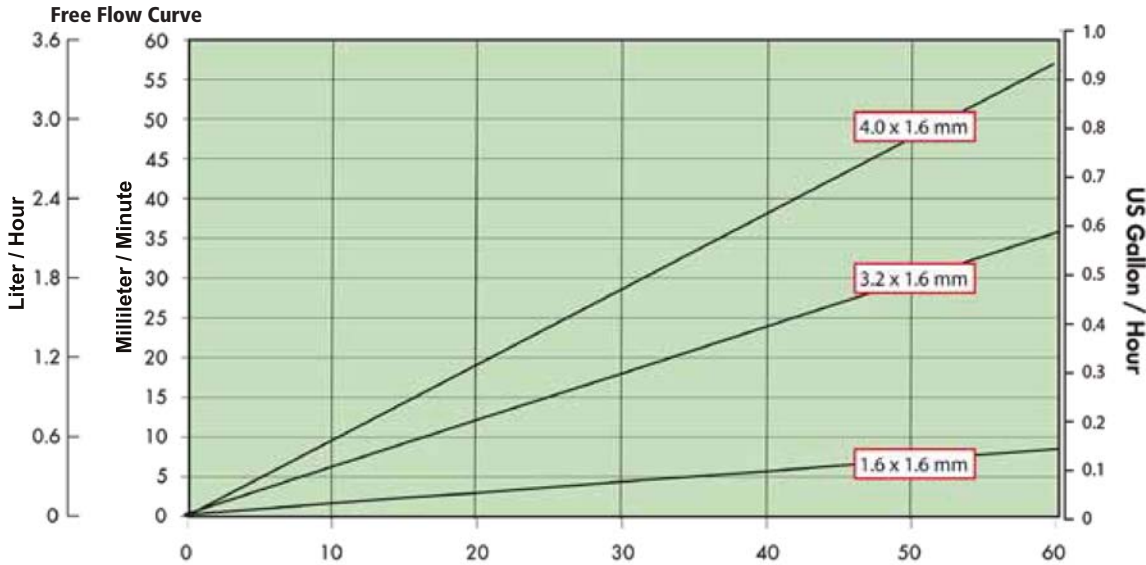

VERDER M045 Peristaltic Pump

1.6, 3.2, 4.0 mm ID Tube Sizes, Flow Rate To 60 ml/min (0.9 GPH)

DESCRIPTION

Model M045 is a versatile peristaltic pump ideal for a wide range of intermittent or continuous slow feed applications.

SPECIFICATIONS

Pump Head: Polycarbonate/ABS blend (blue) with clear-hinged polycarbonate cover

Rotor: 2 roller with rapid tube loading feature, polycarbonate

Motor: Permanent magnet 12VDC or 24VDC; 110 VAC 60 Hz, 230 VAC, 50 Hz (call for available AC models)

DIMENSIONS (MM, INCHES)

ORDERING INFORMATION

Pump Part Number Selection Table- Part number Includes Pump, Motor, Tube & Tube Connector

Speed (rpm)	Motor Voltage	Tube Material	Tube Size (ID)	Part Number
30 rpm	12V DC	VERDERPRENE	1.6 mm	AU M451630 04 C
			3.2 mm	AU M453030 11 C
			4 mm	AU M454030 30 C
		SILICONE	1.6 mm	AU M451630 01
			3.2 mm	AU M453030 02
			4 mm	AU M454030 02 C
	24V DC	VERDERPRENE	1.6 mm	AU M451630 08 C
			3.2 mm	AU M453030 08 C
			4 mm	AU M454030 12 C
		SILICONE	1.6 mm	AU M451630 03 C
			3.2 mm	AU M453030 10
			4 mm	AU M454030 08 C
60 rpm	12V DC	VERDERPRENE	1.6 mm	AU M451660 01 C
			3.2 mm	AU M453060 01 C
			4 mm	AU M454060 02 C
		SILICONE	1.6 mm	AU M451660 02 C
			3.2 mm	AU M453060 03 C
			4 mm	AU M454060 01 C
	24V DC	VERDERPRENE	1.6 mm	AU M451660 03 C
			3.2 mm	AU M453060 12 C
			4 mm	AU M454060 09 C
		SILICONE	1.6 mm	AU M451660 05 C
			3.2 mm	AU M453060 08 C
			4 mm	AU M454060 04 C