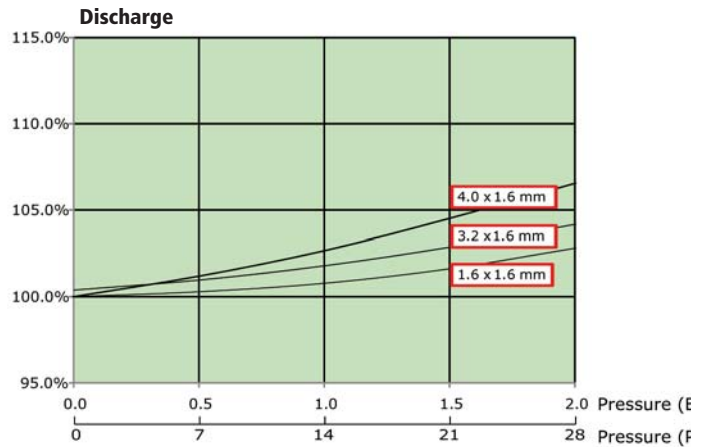

VERDER M045 Peristaltic Pump

1.6, 3.2, 4.0 mm ID Tube Sizes, Flow Rate To 60 ml/min (0.9 GPH)

DESCRIPTION

Model M045 is a versatile peristaltic pump ideal for a wide range of intermittent or continuous slow feed applications.

SPECIFICATIONS

Pump Head: Polycarbonate/ABS blend (blue) with clear-hinged polycarbonate cover

Rotor: 2 roller with rapid tube loading feature, polycarbonate

Motor: Permanent magnet 12VDC or 24VDC; 110 VAC 60 Hz, 230 VAC, 50 Hz (call for available AC models)

Power- 3.6 watts DC, 20 watts AC

Ovoid Gearbox Speeds (RPM): 30 or 60

Options: 3-roller

Tube: Silicone, Verderprene®; Polypropylene tube connectors provided

Tube Sizes (I.D x Wall Thickness) 1.6 x 1.6 mm, 3.2 x 1.6 mm, 4.0 x 1.6 mm

DIMENSIONS (MM, INCHES)

ORDERING INFORMATION

Pump Part Number Selection Table- Part number Includes Pump, Motor, Tube & Tube Connector

Speed (rpm)	Motor Voltage	Tube Material	Tube Size (ID)	Part Number
30 rpm	12V DC	VERDERPRENE	1.6 mm	AU M451630 04 C
			3.2 mm	AU M453030 11 C
			4 mm	AU M454030 30 C
		SILICONE	1.6 mm	AU M451630 01
			3.2 mm	AU M453030 02
			4 mm	AU M454030 02 C
	24V DC	VERDERPRENE	1.6 mm	AU M451630 08 C
			3.2 mm	AU M453030 08 C
			4 mm	AU M454030 12 C
		SILICONE	1.6 mm	AU M451630 03 C
			3.2 mm	AU M453030 10
			4 mm	AU M454030 08 C
60 rpm	12V DC	VERDERPRENE	1.6 mm	AU M451660 01 C
			3.2 mm	AU M453060 01 C
			4 mm	AU M454060 02 C
		SILICONE	1.6 mm	AU M451660 02 C
			3.2 mm	AU M453060 03 C
			4 mm	AU M454060 01 C
	24V DC	VERDERPRENE	1.6 mm	AU M451660 03 C
			3.2 mm	AU M453060 12 C
			4 mm	AU M454060 09 C
		SILICONE	1.6 mm	AU M451660 05 C
			3.2 mm	AU M453060 08 C
			4 mm	AU M454060 04 C