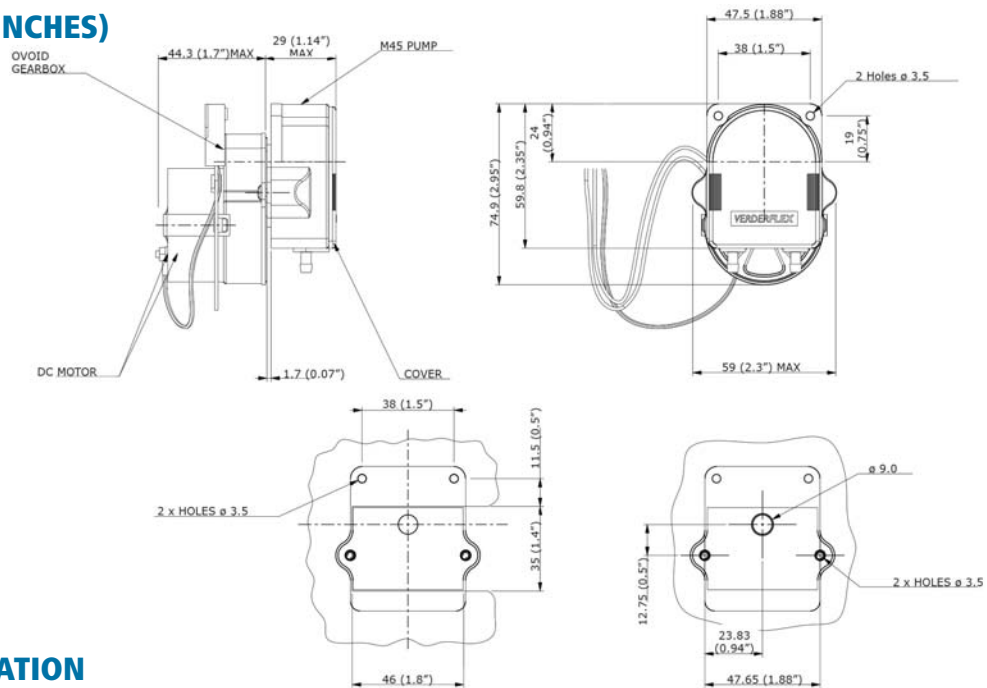

VERDER M045 Peristaltic Pump

1.6, 3.2, 4.0 mm ID Tube Sizes, Flow Rate To 60 ml/min (0.9 GPH)

DESCRIPTION

Model M045 is a versatile peristaltic pump ideal for a wide range of intermittent or continuous slow feed applications.

Power- 3.6 watts DC, 20 watts AC

Ovoid Gearbox Speeds (RPM): 30 or 60

Options: 3-roller

Tube: Silicone, Verderprene®; Polypropylene tube connectors provided

Tube Sizes (I.D x Wall Thickness) 1.6 x 1.6 mm, 3.2 x 1.6 mm, 4.0 x 1.6 mm

DIMENSIONS (MM, INCHES)

ORDERING INFORMATION

Pump Part Number Selection Table- Part number Includes Pump, Motor, Tube & Tube Connector

Speed (rpm)	Motor Voltage	Tube Material	Tube Size (ID)	Part Number
30 rpm	12V DC	VERDERPRENE	1.6 mm	AU M451630 04 C
			3.2 mm	AU M453030 11 C
			4 mm	AU M454030 30 C
		SILICONE	1.6 mm	AU M451630 01
			3.2 mm	AU M453030 02
			4 mm	AU M454030 02 C
	24V DC	VERDERPRENE	1.6 mm	AU M451630 08 C
			3.2 mm	AU M453030 08 C
			4 mm	AU M454030 12 C
		SILICONE	1.6 mm	AU M451630 03 C
			3.2 mm	AU M453030 10
			4 mm	AU M454030 08 C
60 rpm	12V DC	VERDERPRENE	1.6 mm	AU M451660 01 C
			3.2 mm	AU M453060 01 C
			4 mm	AU M454060 02 C
		SILICONE	1.6 mm	AU M451660 02 C
			3.2 mm	AU M453060 03 C
			4 mm	AU M454060 01 C
	24V DC	VERDERPRENE	1.6 mm	AU M451660 03 C
			3.2 mm	AU M453060 12 C
			4 mm	AU M454060 09 C
		SILICONE	1.6 mm	AU M451660 05 C
			3.2 mm	AU M453060 08 C
			4 mm	AU M454060 04 C

Replacement Tubes Including Tube Connectors (1.6 mm Wall Thickness)			
Part Number	Tube Material	Tube I.D. (mm)	Hose Barb Connector
AU E0583	VERDERPRENE	1.6	4.2 mm
AU E0564	VERDERPRENE	3.2	4.2 mm
AU E0761	VERDERPRENE	4.0	4.2 mm
AU E0645	SILICONE	1.6	4.2 mm
AU E0565	SILICONE	3.2	4.2 mm
AU E0554	SILICONE	4.0	4.2 mm