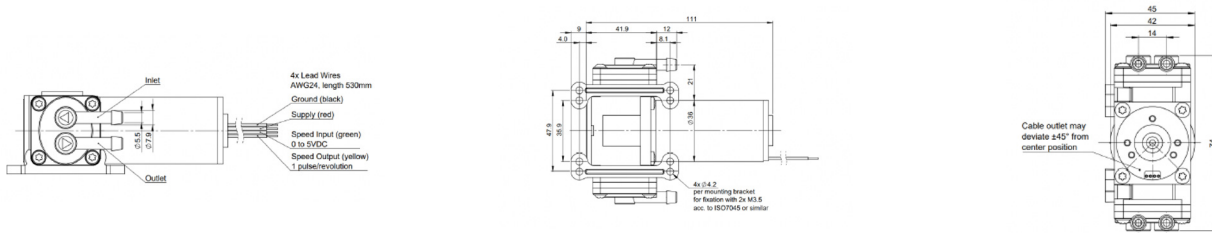

BOXER

Boxer 3KD Series Dual Diaphragm Pump Gas

Gas Flow Rate to 18 l/m

DESCRIPTION

The 3KD series is an extremely compact, robust, and versatile double headed gas diaphragm pump. High quality connection rod and motor bearings combined with slow speed contribute to maximum operational life and low power consumption. This series additionally offers a unique detachable motor construction allowing contaminated heads to be economically exchanged.

Brushed and versatile brushless motor options are offered in this series.

Like all other pumps in the Boxer range, this series can be customized to specific OEM requirements.

FEATURES

- BLDC versions at same costs as brushed DC
- approx. 1500 rpm with speed control 0 to 5V
- speed feedback signal (1 pulse per revolution) output
- Flow control is available in combination with PWM flow controller
- Detachable motor construction
- single, double, and quad heads available

SPECIFICATIONS

GENERAL

Free Flow	18 l/m Brushed, 15 l/m Brushless
Max Pressure	2.0 Bar (29 PSI)
Max Vacuum	-800 mbar Brushed, -750 mbar Brushless
Motor	12 & 24 Volt; DC & BLDC
Housing Material	PPS (Polyphenylene Sulphide)
Diaphragm Material	EPDM (other materials available)
Valve Material	EPDM/Silicone (other materials available)
Tubing Connection	Suitable for 7.8 mm ID tubing
Eccentric	2.0 mm (0.8 & 1.0 mm options)
Max. Ambient Temp	50°C
Max Media Temp	100°C
Weight	435 g

FLOW CURVE

At max speed (Speed Input at 4.5 V DC / 4000 rpm)

BRUSHED DIMENSIONS

WIRING DETAILS / SPEED CONTROL

Wire		
1	Red	24 V DC
2	Black	GND
3	Green	Speed control input: 0.5 to 4.5 V DC (or 5.0 V PWM with min. 15 kHz signal)
		Speed range: 445 to 4000 rpm
		Not recommended to run below 400 rpm (0.45 V)
		Green wire can be connected to +24 V supply for full speed (4000 rpm) operation
		Resolution: 10 bit
4	Yellow	Frequency (rpm) output, 1 pulse (+ 5.0 V) per revolution with 50% on time