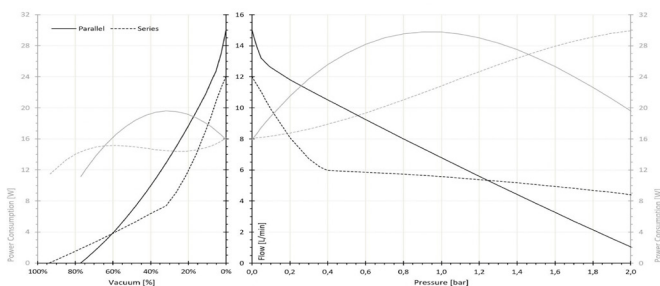

BOXER

Boxer 3KD Series Dual Diaphragm Pump Gas

Gas Flow Rate to 18 l/m

DESCRIPTION

The 3KD series is an extremely compact, robust, and versatile double headed gas diaphragm pump. High quality connection rod and motor bearings combined with slow speed contribute to maximum operational life and low power consumption. This series additionally offers a unique detachable motor construction allowing contaminated heads to be economically exchanged.

Brushed and versatile brushless motor options are offered in this series.

Like all other pumps in the Boxer range, this series can be customized to specific OEM requirements.

FEATURES

- BLDC versions at same costs as brushed DC
- approx. 1500 rpm with speed control 0 to 5V
- speed feedback signal (1 pulse per revolution) output
- Flow control is available in combination with PWM flow controller
- Detachable motor construction
- single, double, and quad heads available

SPECIFICATIONS

GENERAL

Free Flow	18 l/m Brushed, 15 l/m Brushless
Max Pressure	2.0 Bar (29 PSI)
Max Vacuum	-800 mbar Brushed, -750 mbar Brushless
Motor	12 & 24 Volt; DC & BLDC
Housing Material	PPS (Polyphenylene Sulphide)
Diaphragm Material	EPDM (other materials available)
Valve Material	EPDM/Silicone (other materials available)
Tubing Connection	Suitable for 7.8 mm ID tubing
Eccentric	2.0 mm (0.8 & 1.0 mm options)
Max. Ambient Temp	50°C
Max Media Temp	100°C
Weight	435 g

FLOW CURVE

At max speed (Speed Input at 4.5 V DC / 4000 rpm)

BRUSHED DIMENSIONS

WIRING DETAILS / SPEED CONTROL

Wire		
1	Red	24 V DC
2	Black	GND
3	Green	Speed control input: 0.5 to 4.5 V DC (or 5.0 V PWM with min. 15 kHz signal)
		Speed range: 445 to 4000 rpm
		Not recommended to run below 400 rpm (0.45 V)
		Green wire can be connected to +24 V supply for full speed (4000 rpm) operation
		Resolution: 10 bit
4	Yellow	Frequency (rpm) output, 1 pulse (+ 5.0 V) per revolution with 50% on time